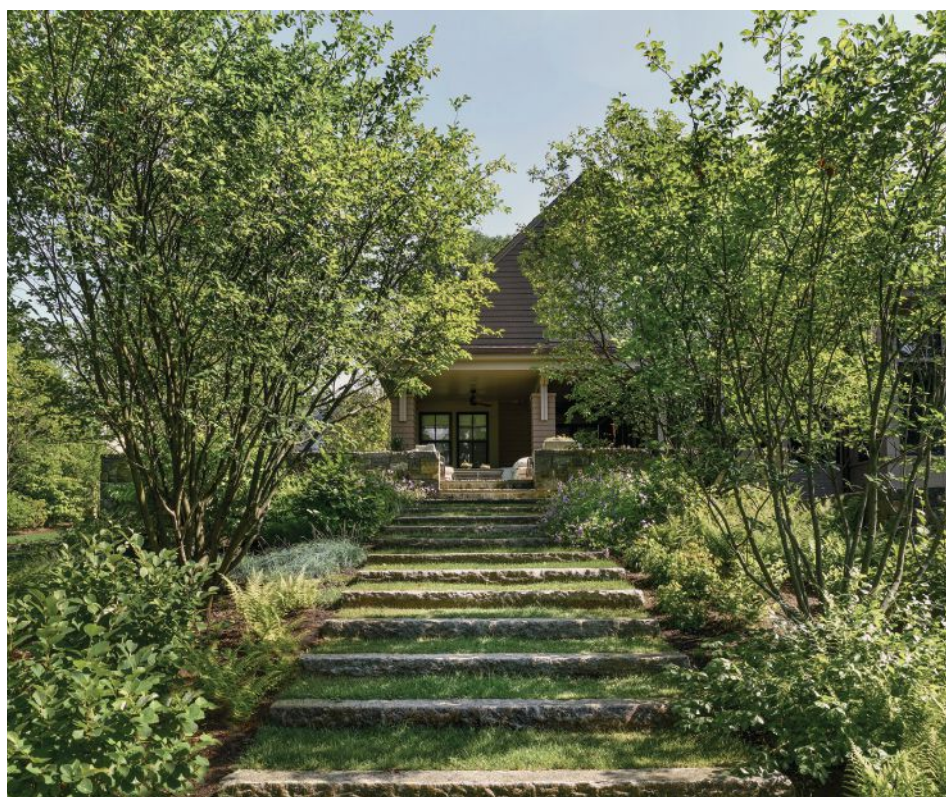

50

BEST OF DESIGN

BEST MODERN FURNITURE

ROCHE BOBOIS

2 Avery St.
617.742.9611
roche-bobois.com

BEST SPECIALTY CLOSETS

CALIFORNIA CLOSETS - BOSTON

1660 Soldiers Field Road, Brighton
617.254.0499
californiaclosets.com

BEST KITCHEN RESOURCE

VENEGAS AND COMPANY

477 Harrison Ave., Second Floor.
617.439.8800
venegasandcompany.com

BEST HARDSCAPER

THE MACDOWELL COMPANY

21 Center St., Weston
781.899.9393
themacdowellcompany.com

THE TRADITIONAL MASTER

HOME LIFE BY ROSE ANN HUMPHREY

617.360.1008
home-life.com

BEST LANDSCAPER

SUDBURY DESIGN GROUP

740 Boston Post Road, Sudbury
978.443.3638
landscapearchitectureboston.com

BEST GARDEN SUPPLIES

NEW ENGLAND NURSERIES

216 Concord Road, Bedford
781.275.2525
newenglandnurseries.com

From top: A serene pool in Hawk's View by Matthew Cunningham Landscape Design; whimsical, grassy steps lead up to this Waban Hillside home.

FROM TOP, PHOTOS BY: JASON KEEN; MATTHEW CUNNINGHAM