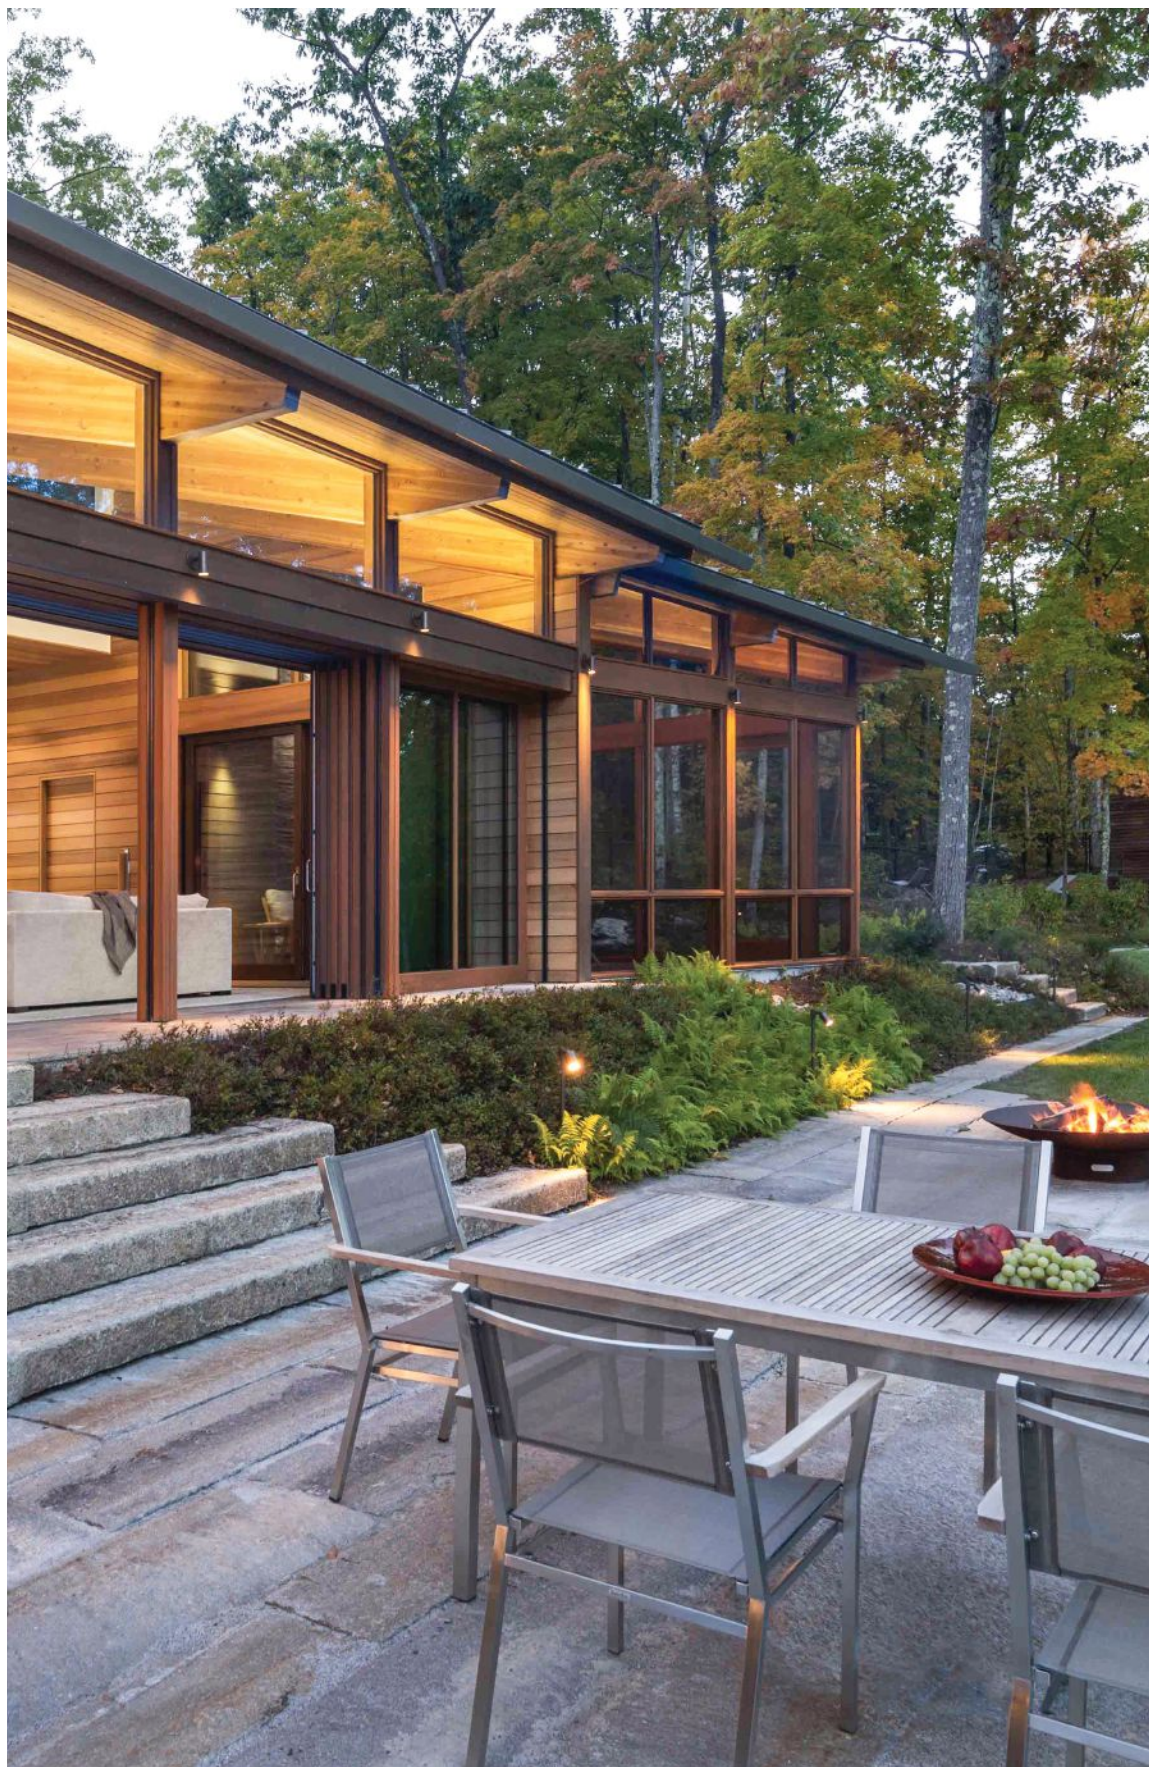

DAHER INTERIOR DESIGN

224 Clarendon St.
617.236.0355
daherinteriordesign.com

BEST CUSTOM CABINETRY

JEWETT FARMS + CO

1 Design Center Place, #626
978.961.1538
jewettfarms.com

PHOTO BY CHUCK CHOI

50

BEST OF DESIGN